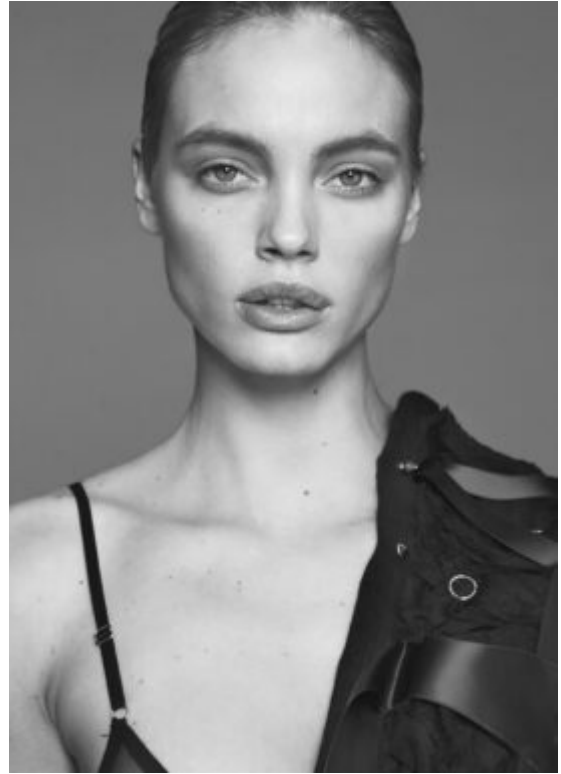

TRUE MODELS

Kristina Peric

175 | 87 / 59 / 90 / 38.5 | Light Brown / Green Brown