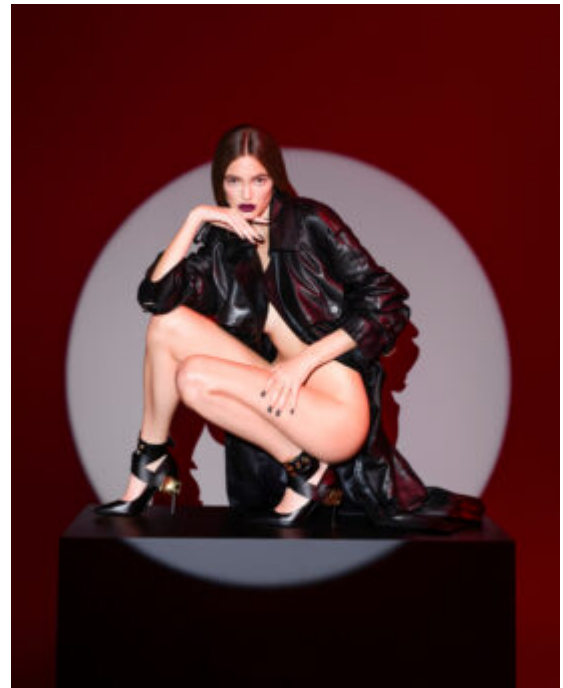

# TRUE MODELS

**Kristina Peric**

175 | 87 / 59 / 90 / 38.5 | Light Brown / Green Brown