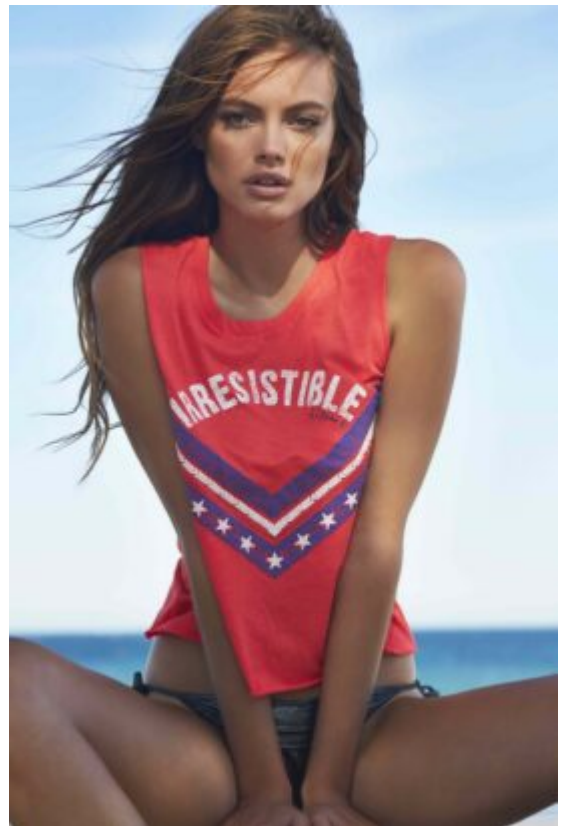

TRUE MODELS

Kristina Peric

175 | 87 / 59 / 90 / 38.5 | Light Brown / Green Brown