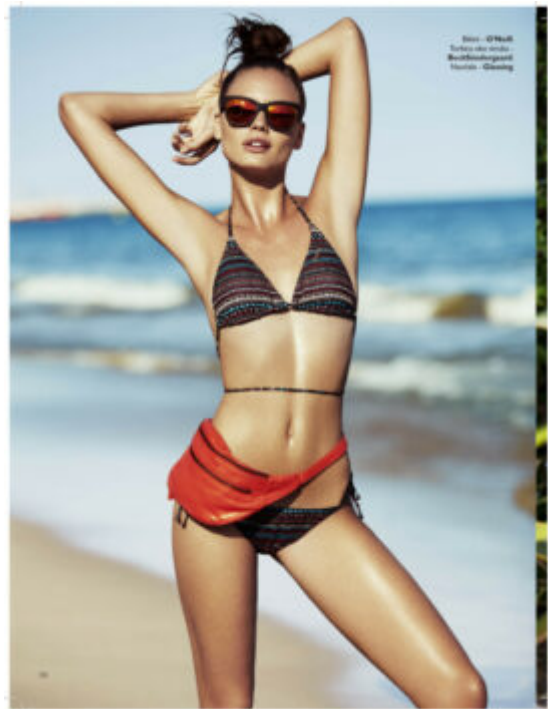

TRUE MODELS

Kristina Peric

175 | 87 / 59 / 90 / 38.5 | Light Brown / Green Brown